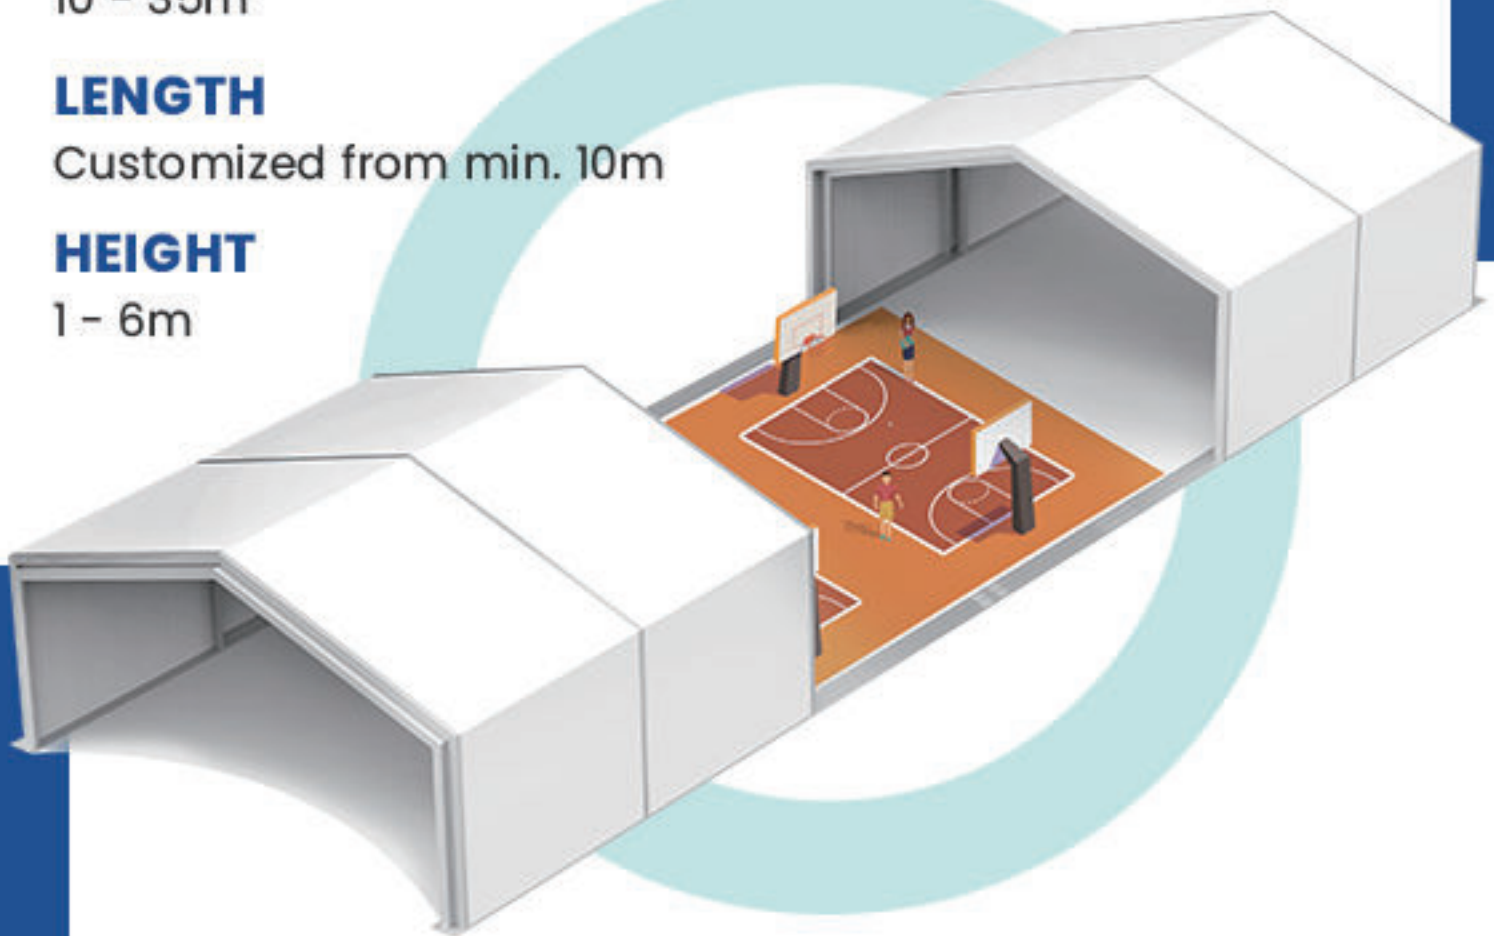

RETRACTABLE SPORTSPACE

SPAN

10 - 35m

LENGTH

Customized from min. 10m

HEIGHT

1 - 6m

Driving method

SMART RETRACTABLE SPORTSPACE

SPAN
10 - 35m

LENGTH
10 - 160m

HEIGHT
1 - 6m